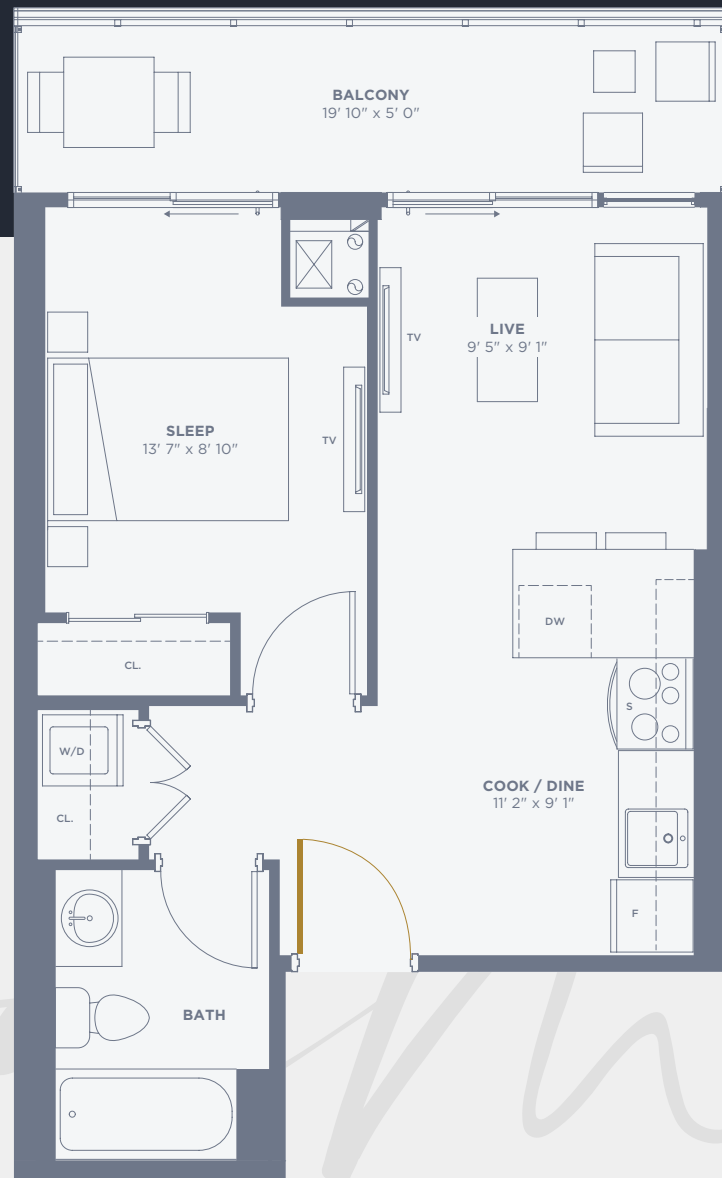

FALLS

475 SQ.FT. | 100 SQ.FT. BALCONY
1 BED - 1 BATH

All illustrations are artist's concept. Materials, specifications, floor plans, terms and conditions are subject to change without notice. All room sizes are approximate dimensions. Actual usable floor space may vary from the stated floor area. Measurements as set out in the plans are for typical units for each model and minor variances are to be expected. The unit shown may be the reverse of the unit built. E. & O.E.