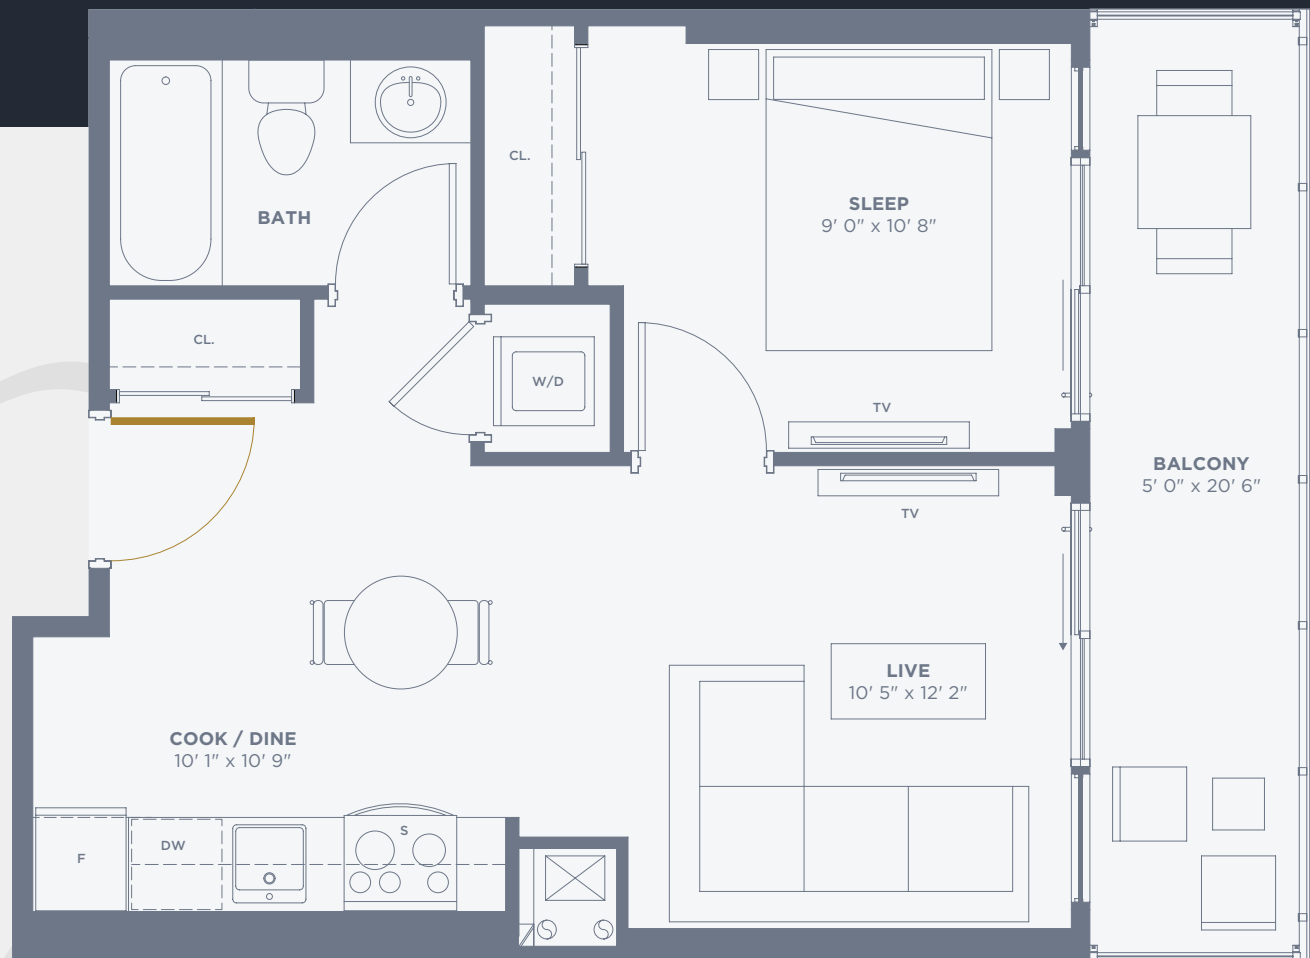

# SPRINGS

475 SQ.FT. | 106 SQ.FT. BALCONY  
1 BED - 1 BATH

All illustrations are artist's concept. Materials, specifications, floor plans, terms and conditions are subject to change without notice. All room sizes are approximate dimensions. Actual usable floor space may vary from the stated floor area. Measurements as set out in the plans are for typical units for each model and minor variances are to be expected. The unit shown may be the reverse of the unit built. E. & O.E.