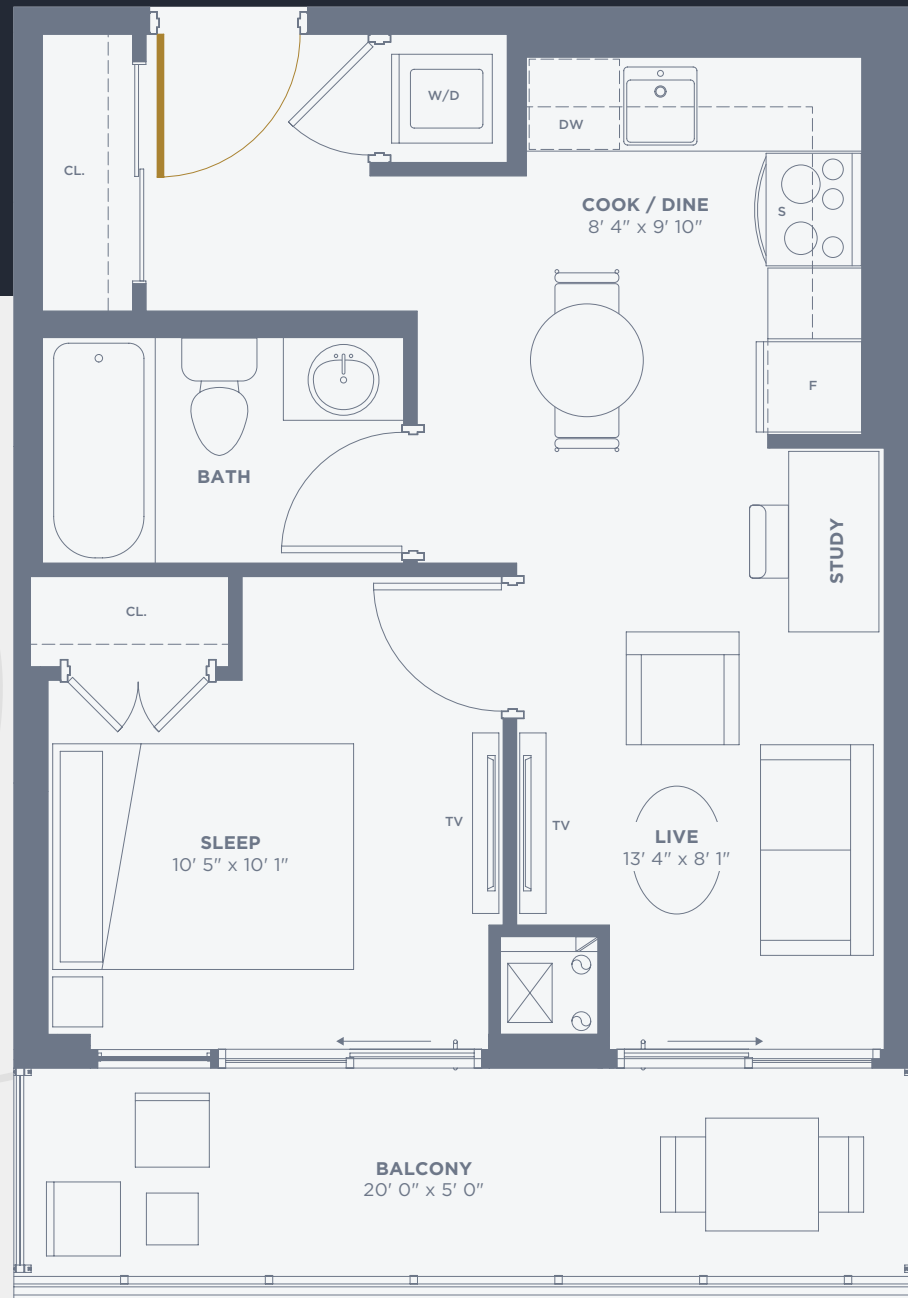

# CENTENNIAL

480 SQ.FT. | 100 SQ.FT. BALCONY  
1 BED + STUDY - 1 BATH

EXTENT OF BALCONY  
(LEVEL 29)

All illustrations are artist's concept. Materials, specifications, floor plans, terms and conditions are subject to change without notice. All room sizes are approximate dimensions. Actual usable floor space may vary from the stated floor area. Measurements as set out in the plans are for typical units for each model and minor variances are to be expected. The unit shown may be the reverse of the unit built. E. & O.E.