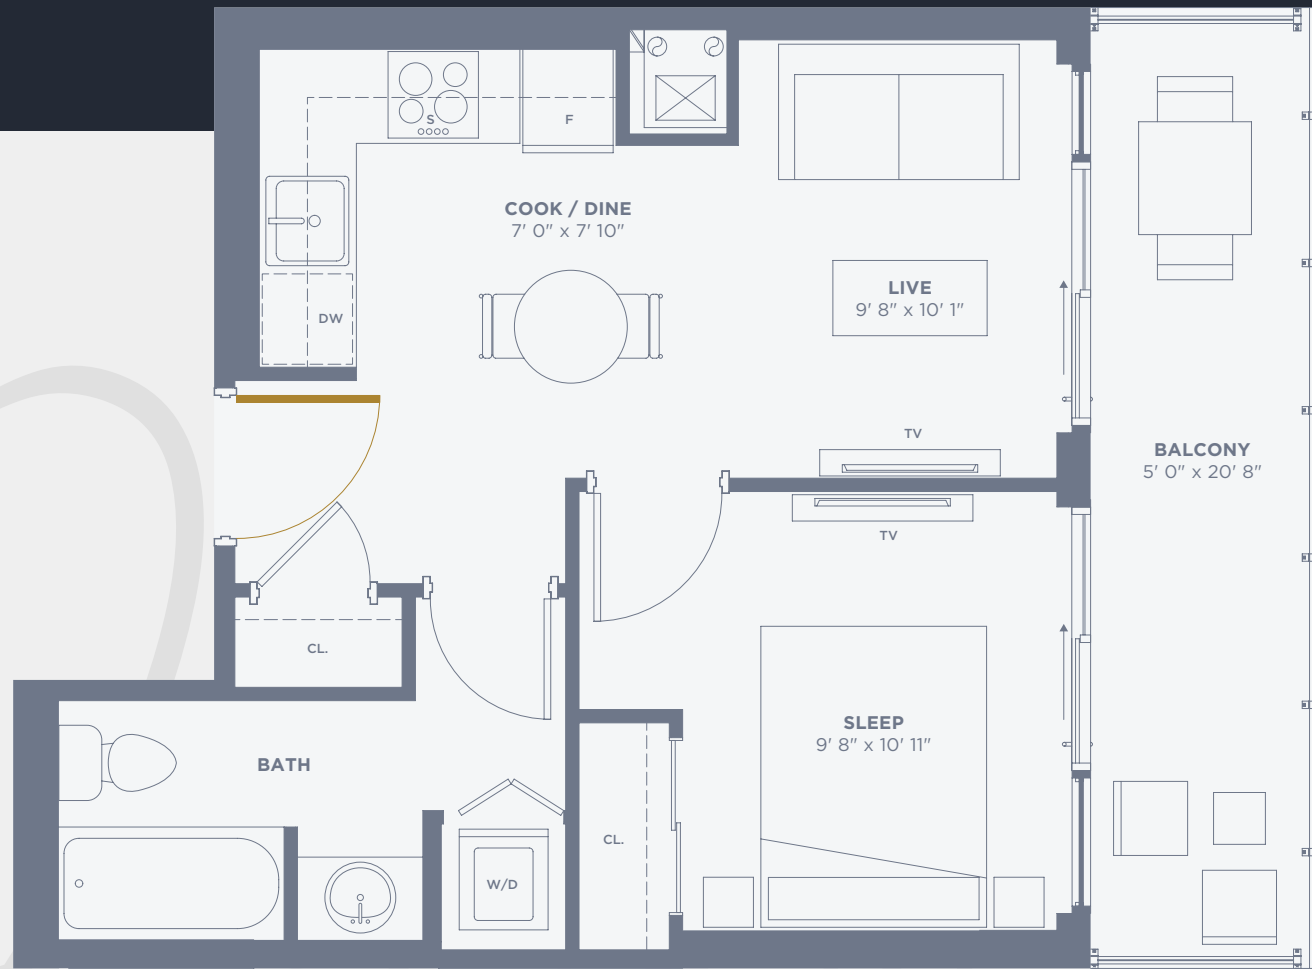

VINES

432 SQ.FT. | 106 SQ.FT. BALCONY
1 BED - 1 BATH

All illustrations are artist's concept. Materials, specifications, floor plans, terms and conditions are subject to change without notice. All room sizes are approximate dimensions. Actual usable floor space may vary from the stated floor area. Measurements as set out in the plans are for typical units for each model and minor variances are to be expected. The unit shown may be the reverse of the unit built. E. & O.E.